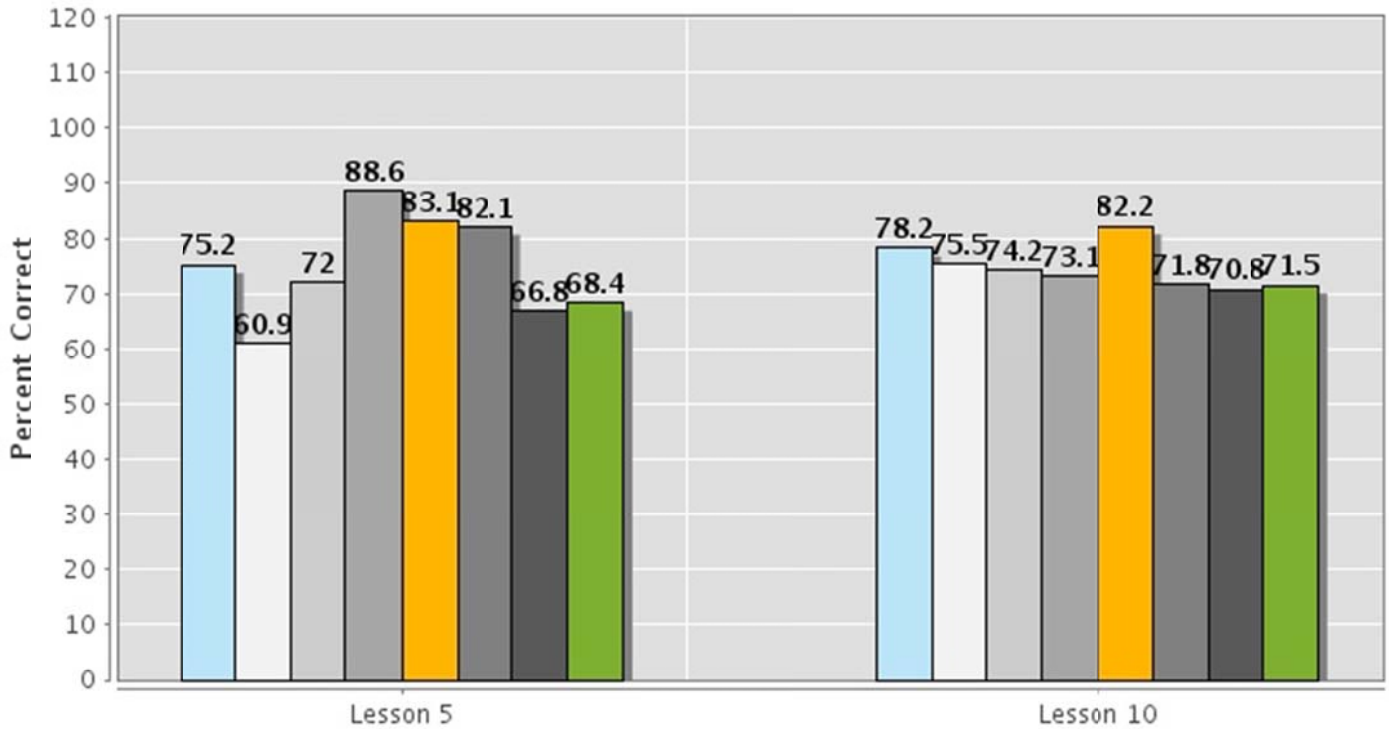

Voyager Check Point Reports Kindergarten – 2nd Grade 2010-2011

Miami-Dade ETO > Passport Florida*, 2010-2011

Chart Shows: 6 schools | 33 classes | Data as of 04/20/2012

FILTERS

GRADE: Kindergarten | CATEGORY: Checkpoints | MEASURE: All