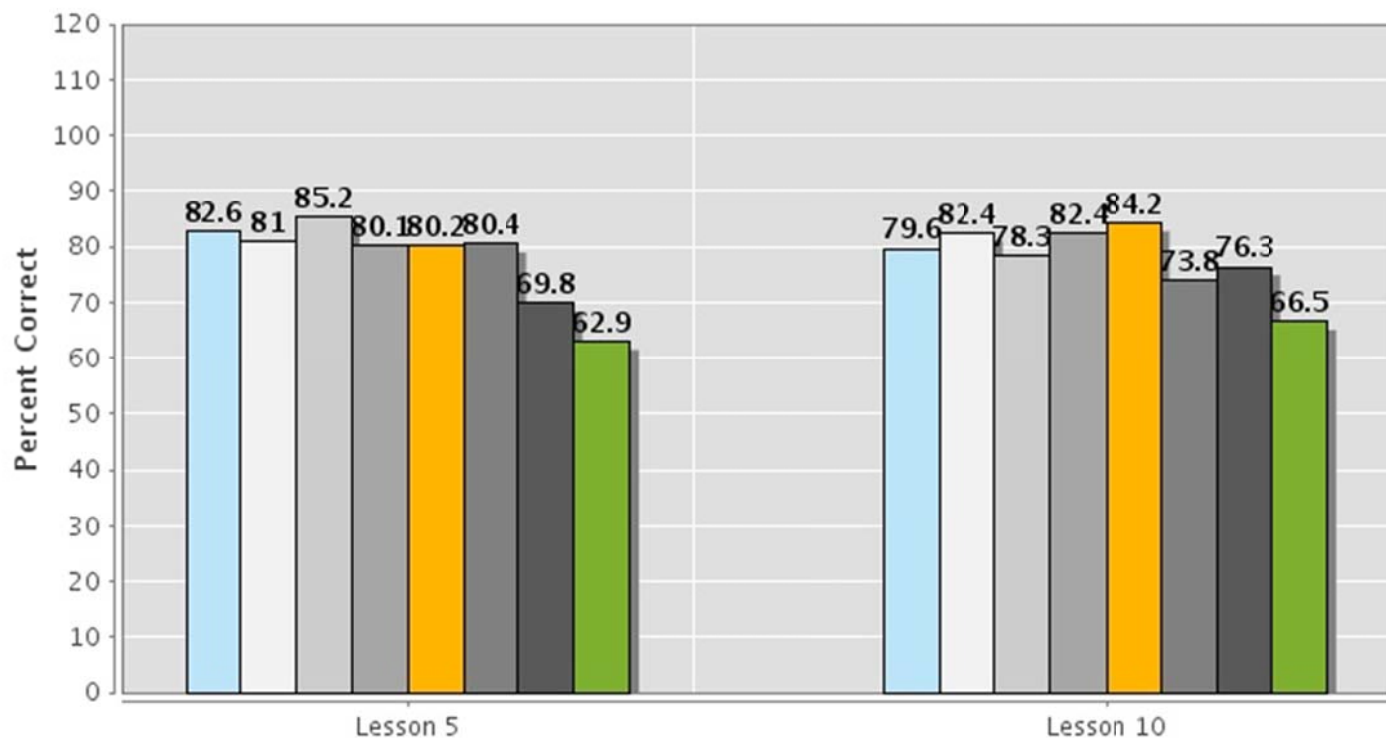

Miami-Dade ETO > Passport Florida*, 2010-2011

Chart Shows: 6 schools | 32 classes | Data as of 04/20/2012

FILTERS

GRADE: CATEGORY: MEASURE:

D > ☐ Adventure 1 ☐ Adventure 2 ☐ Adventure 3 ☐ Adventure 4 ☐ Adventure 5 ☐ Adventure 6 ☐ Adventure 7 ☐ Adv