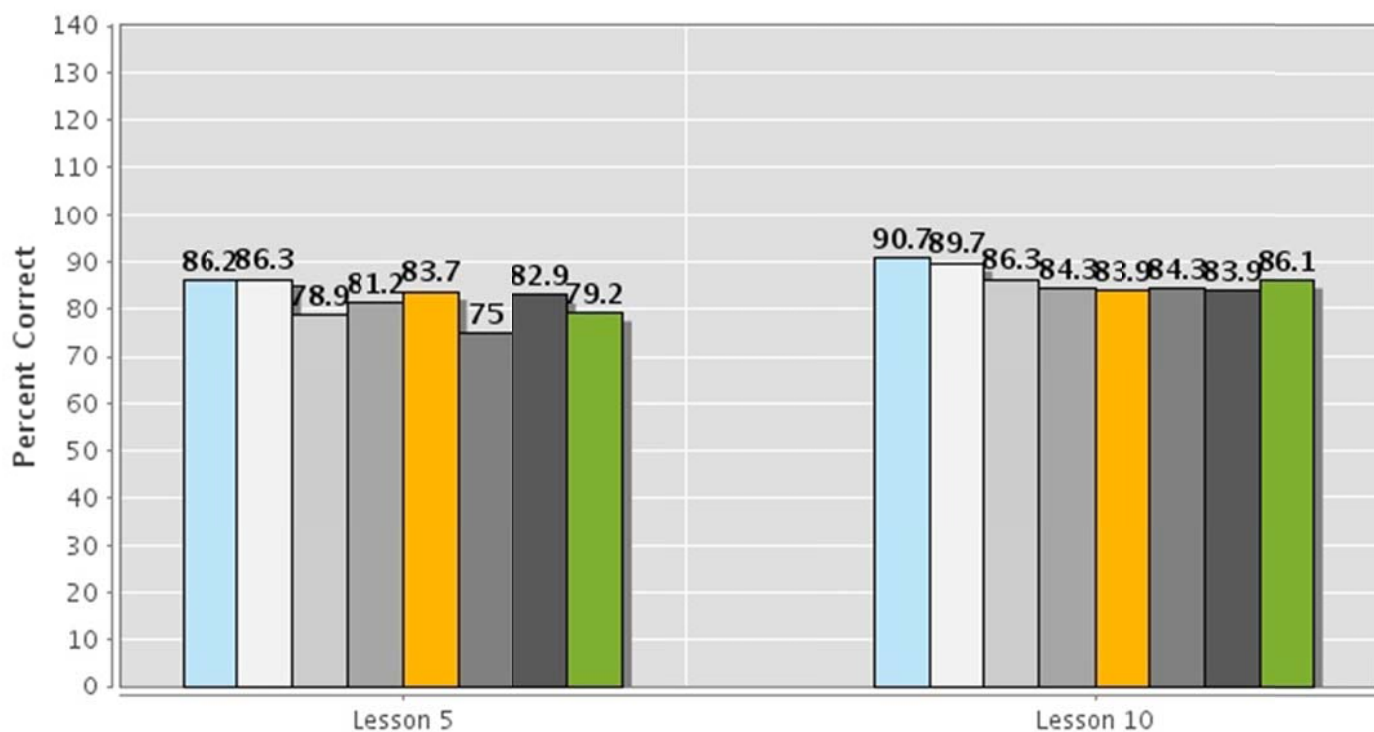

Miami-Dade ETO > Passport Florida*, 2010-2011

Chart Shows: 6 schools | 30 classes | Data as of 04/20/2012

FILTERS

GRADE: CATEGORY: MEASURE:

Legend: ☐ Adventure 1 ☐ Adventure 2 ☐ Adventure 3 ☐ Adventure 4 ☐ Adventure 5 ☐ Adventure 6 ☐ Adventure 7 ☐ Adv